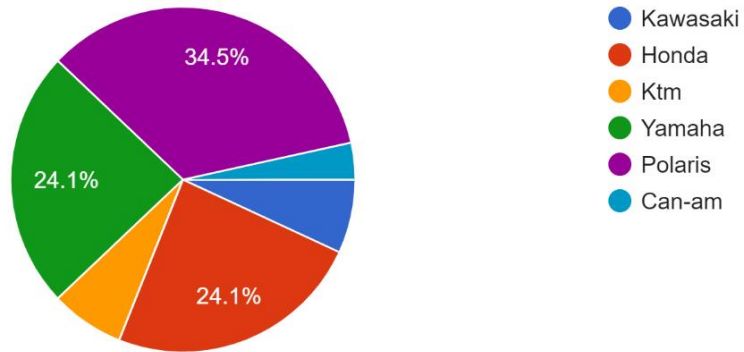

What is your favorite engine brand?

29 responses